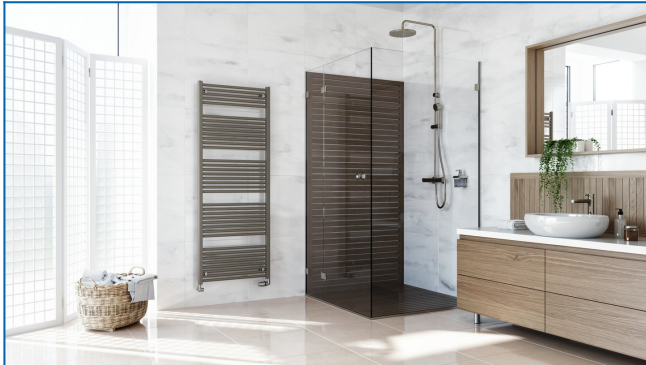

KORALUX LINEAR COMFORT

Comfortable towel rail radiators with a balanced combination of function and design with bottom side connection

Entered filters

Heat output: $t_1: 75\text{ °C}$ | $t_2: 65\text{ °C}$ | $t_i: 20\text{ °C}$ | $\Delta t: 50\text{ °C}$