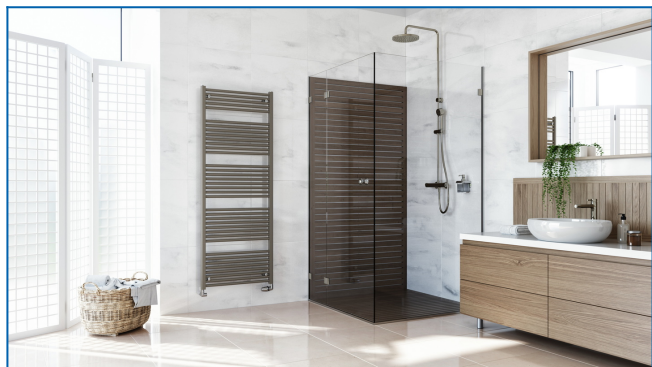

## KORALUX LINEAR COMFORT

Comfortable towel rail radiators with a balanced combination of function and design with bottom side connection