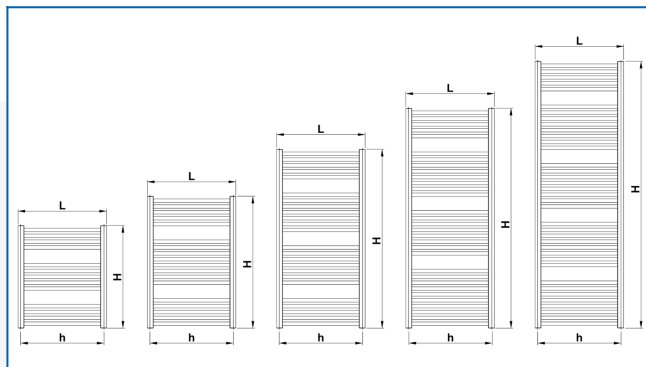

## KORALUX LINEAR COMFORT

Comfortable towel rail radiators with a balanced combination of function and design with bottom side connection

## Entered filters

Heat output:  $t_1: 75\text{ °C}$  |  $t_2: 65\text{ °C}$  |  $t_i: 20\text{ °C}$  |  $\Delta t: 50\text{ °C}$