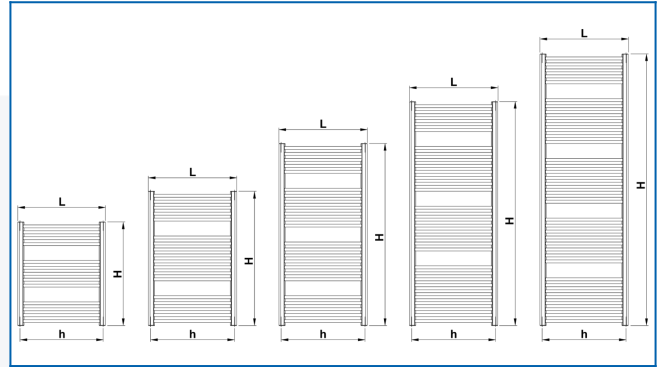

## KORALUX RONDO CLASSIC

The most popular towel rail radiators with an outstanding price - performance ratio with bottom side connection