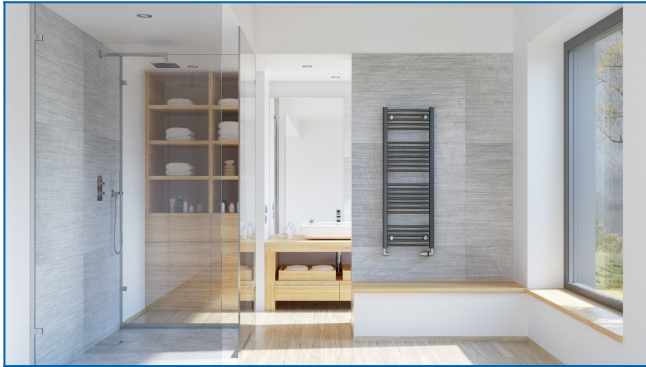

## KORALUX RONDO CLASSIC

The most popular towel rail radiators with an outstanding price - performance ratio with bottom side connection