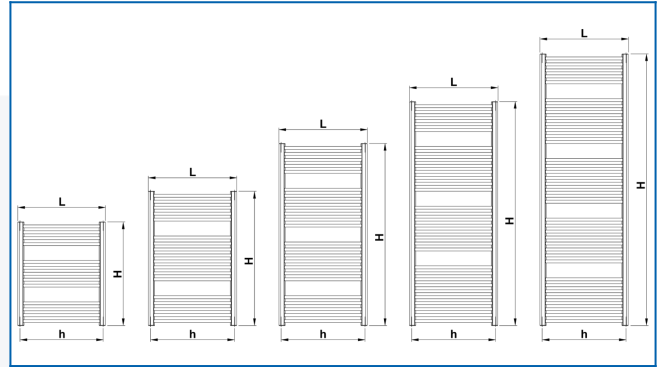

## KORALUX RONDO CLASSIC

The most popular towel rail radiators with an outstanding price - performance ratio with bottom side connection