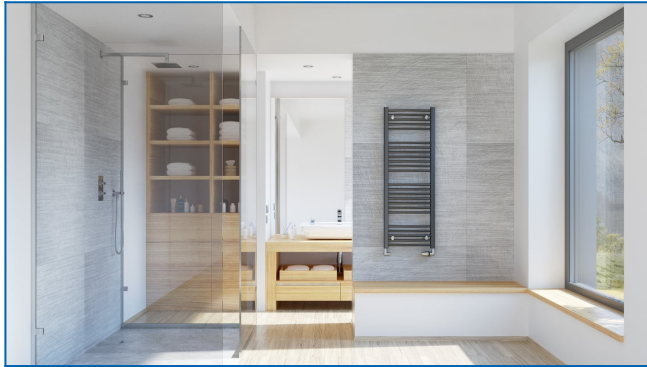

## KORALUX RONDO CLASSIC

The most popular towel rail radiators with an outstanding price - performance ratio with bottom side connection