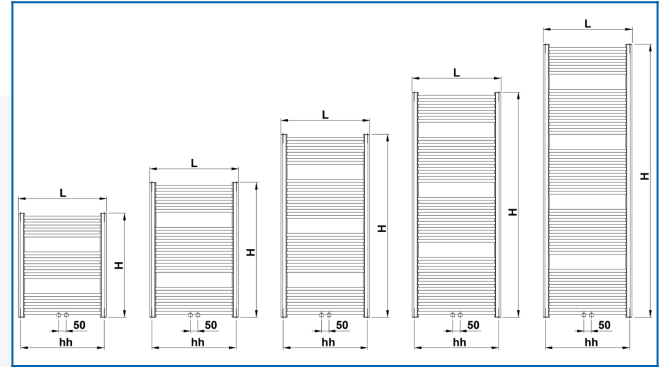

KORALUX RONDO CLASSIC-M

The most popular towel rail radiators with an outstanding price - performance ratio with a modern middle connection

Entered filters

Heat output: $t_1: 75\text{ °C}$ | $t_2: 65\text{ °C}$ | $t_i: 20\text{ °C}$ | $\Delta t: 50\text{ °C}$