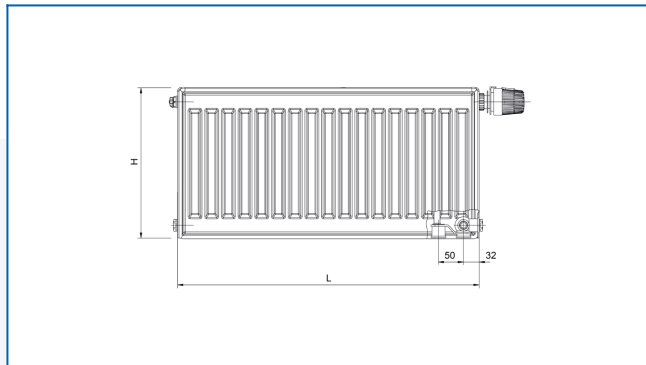

RADIK MATERNELLE VK

Steel panel radiator with right bottom connection for nursery schools

Entered filters

Heat output: $t_1: 75\text{ °C} \mid t_2: 65\text{ °C} \mid t_i: 20\text{ °C} \mid \Delta t: 50\text{ °C}$