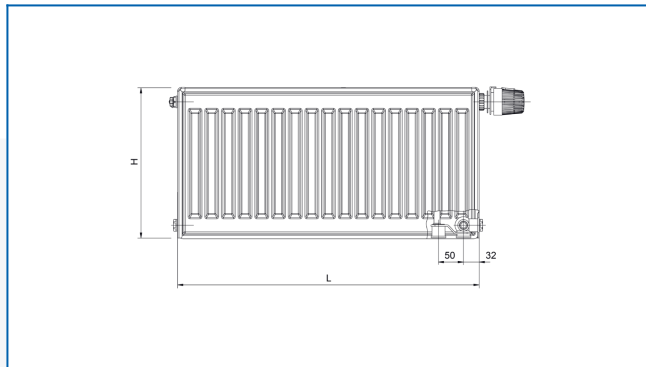

RADIK MATERNELLE VK

Steel panel radiator with right bottom connection for nursery schools

Entered filters

Heat output: $t_1: 75\text{ °C} \mid t_2: 65\text{ °C} \mid t_i: 20\text{ °C} \mid \Delta t: 50\text{ °C}$