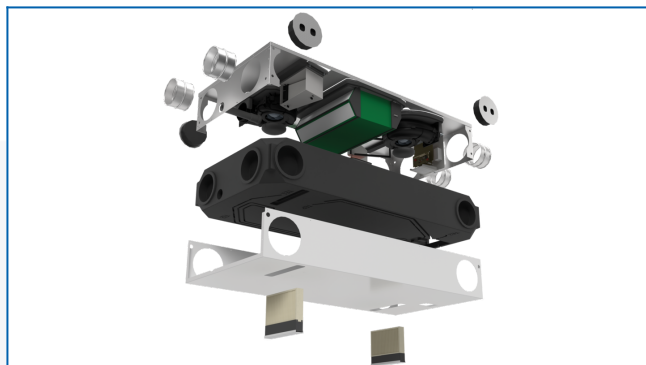

Ventbox 150UP HRV Premium

Central heat recovery units with heat transfer efficiency up to 91 %

Entered filters

Heat output: $t_1: 75\text{ °C}$ | $t_2: 65\text{ °C}$ | $t_i: 20\text{ °C}$ | $\Delta t: 50\text{ °C}$